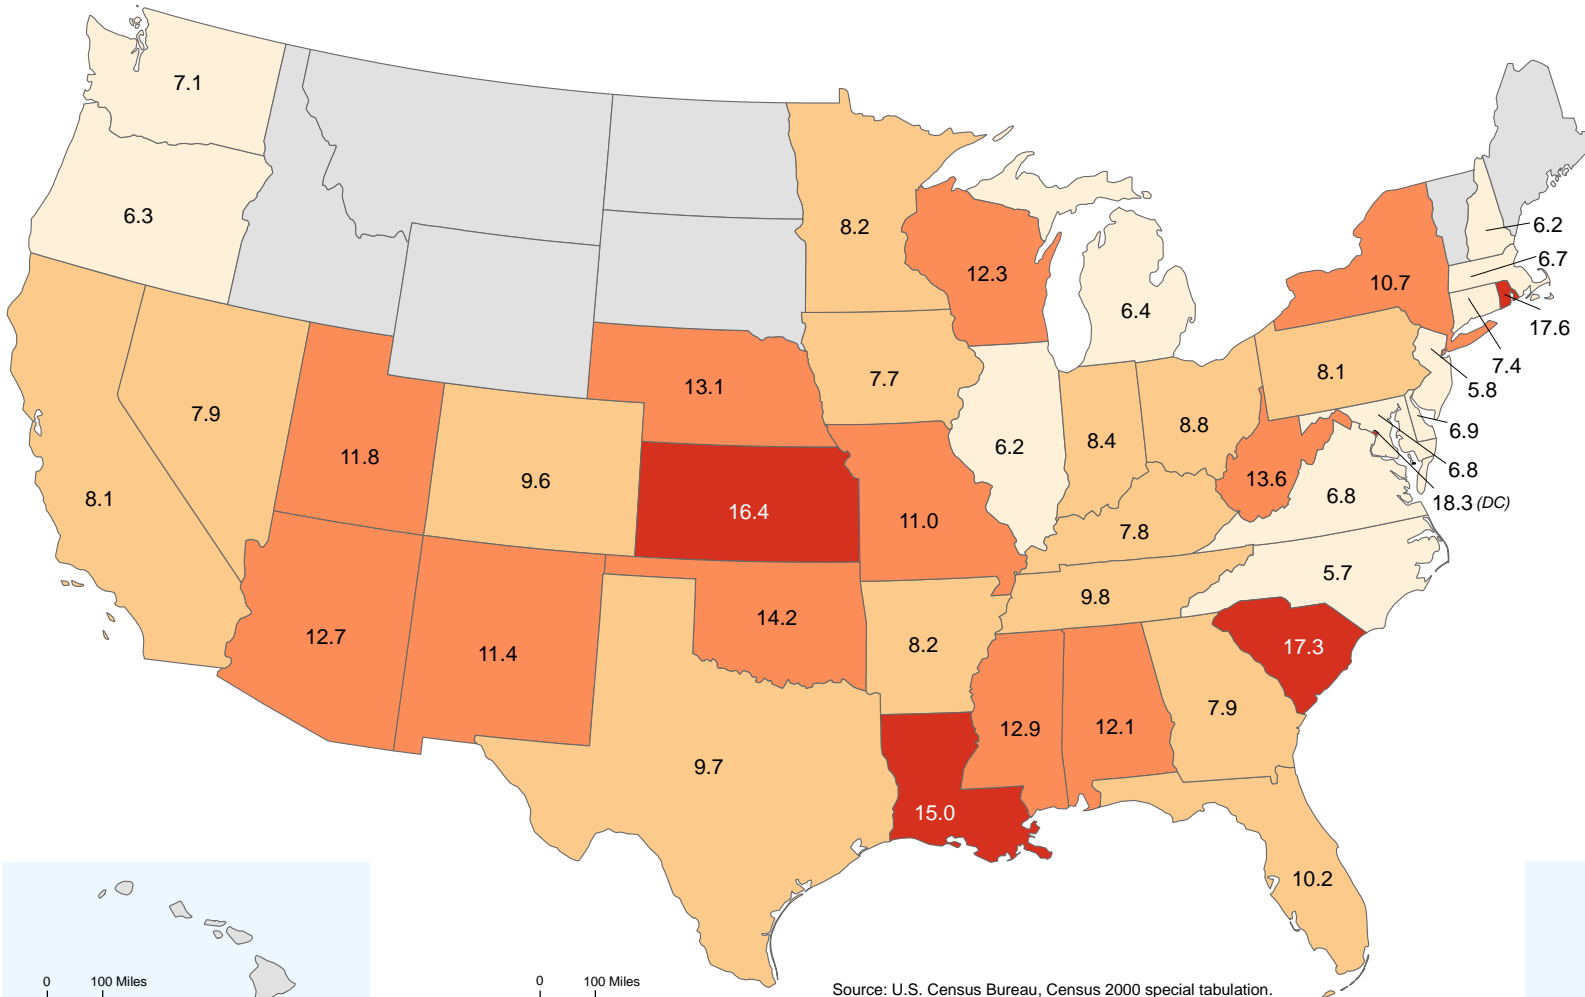

Poverty Rate by State and Puerto Rico: 1999

Foreign-Born Population Born in India

(Data based on sample. For information on confidentiality protection, sampling error, nonsampling error, and definitions, see www.census.gov/prod/cen2000/doc/sf3.pdf.)

Foreign-born population born in India who were living below the poverty level in 1999 as a percent of the state's total foreign-born population born in India for whom poverty was determined

- 14.3 or more
- 10.3 - 14.2
- 7.5 - 10.2
- Less than 7.5
- Fewer than 1,000 foreign-born persons born in India for whom poverty was determined in state

U.S. percent: 8.3

Source: U.S. Census Bureau, Census 2000 special tabulation.