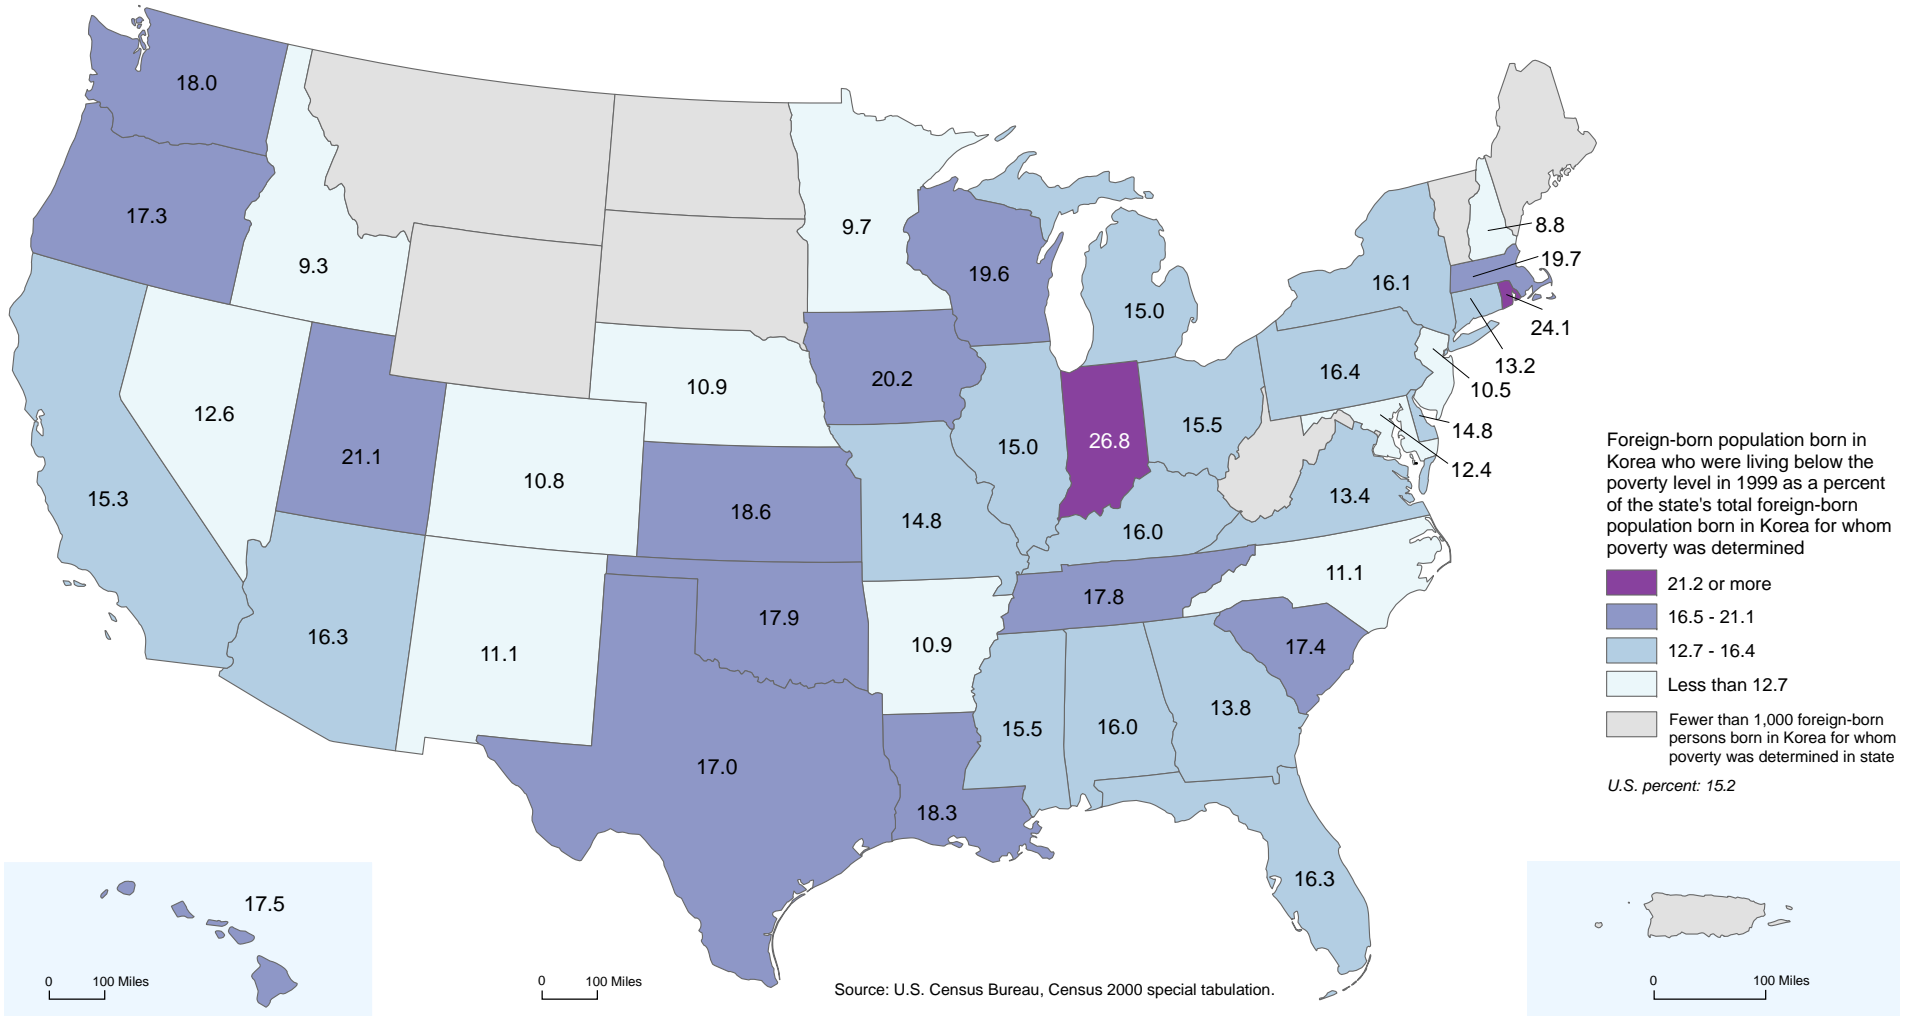

Poverty Rate by State and Puerto Rico: 1999

Foreign-Born Population Born in Korea

(Map includes data on Korea, North Korea, and South Korea. Data based on sample. For information on confidentiality protection, sampling error, nonsampling error, and definitions, see www.census.gov/prod/cen2000/doc/sf3.pdf.)

Foreign-born population born in Korea who were living below the poverty level in 1999 as a percent of the state's total foreign-born population born in Korea for whom poverty was determined

- 21.2 or more
- 16.5 - 21.1
- 12.7 - 16.4
- Less than 12.7
- Fewer than 1,000 foreign-born persons born in Korea for whom poverty was determined in state

U.S. percent: 15.2