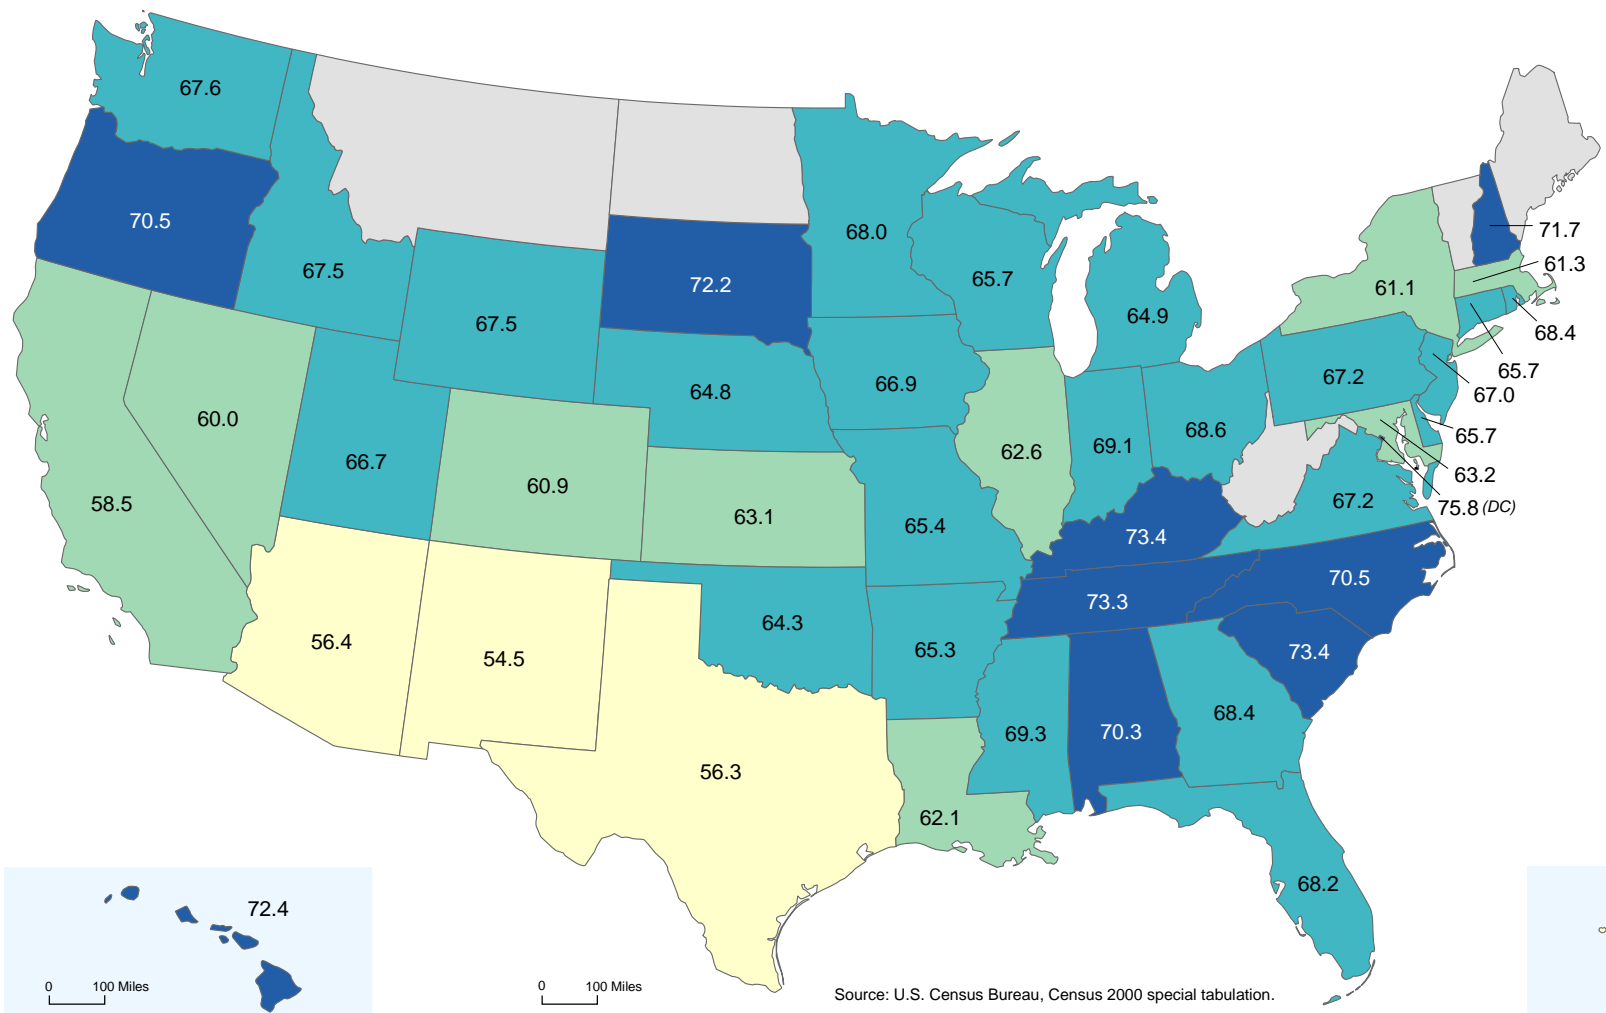

Civilian Labor Force Participation Rate by State and Puerto Rico: 2000

Foreign-Born Population Born in Mexico

(Data based on sample. For information on confidentiality protection, sampling error, nonsampling error, and definitions, see www.census.gov/prod/cen2000/doc/sf3.pdf.)

Foreign-born population born in Mexico who were 16 and older in the civilian labor force as a percent of the state's total civilian foreign-born population 16 and older born in Mexico

- 69.4 or more
- 63.3 - 69.3
- 56.5 - 63.2
- Less than 56.5
- Fewer than 1,000 civilian foreign born 16 and older born in Mexico in state

U.S. percent: 60.0

Source: U.S. Census Bureau, Census 2000 special tabulation.