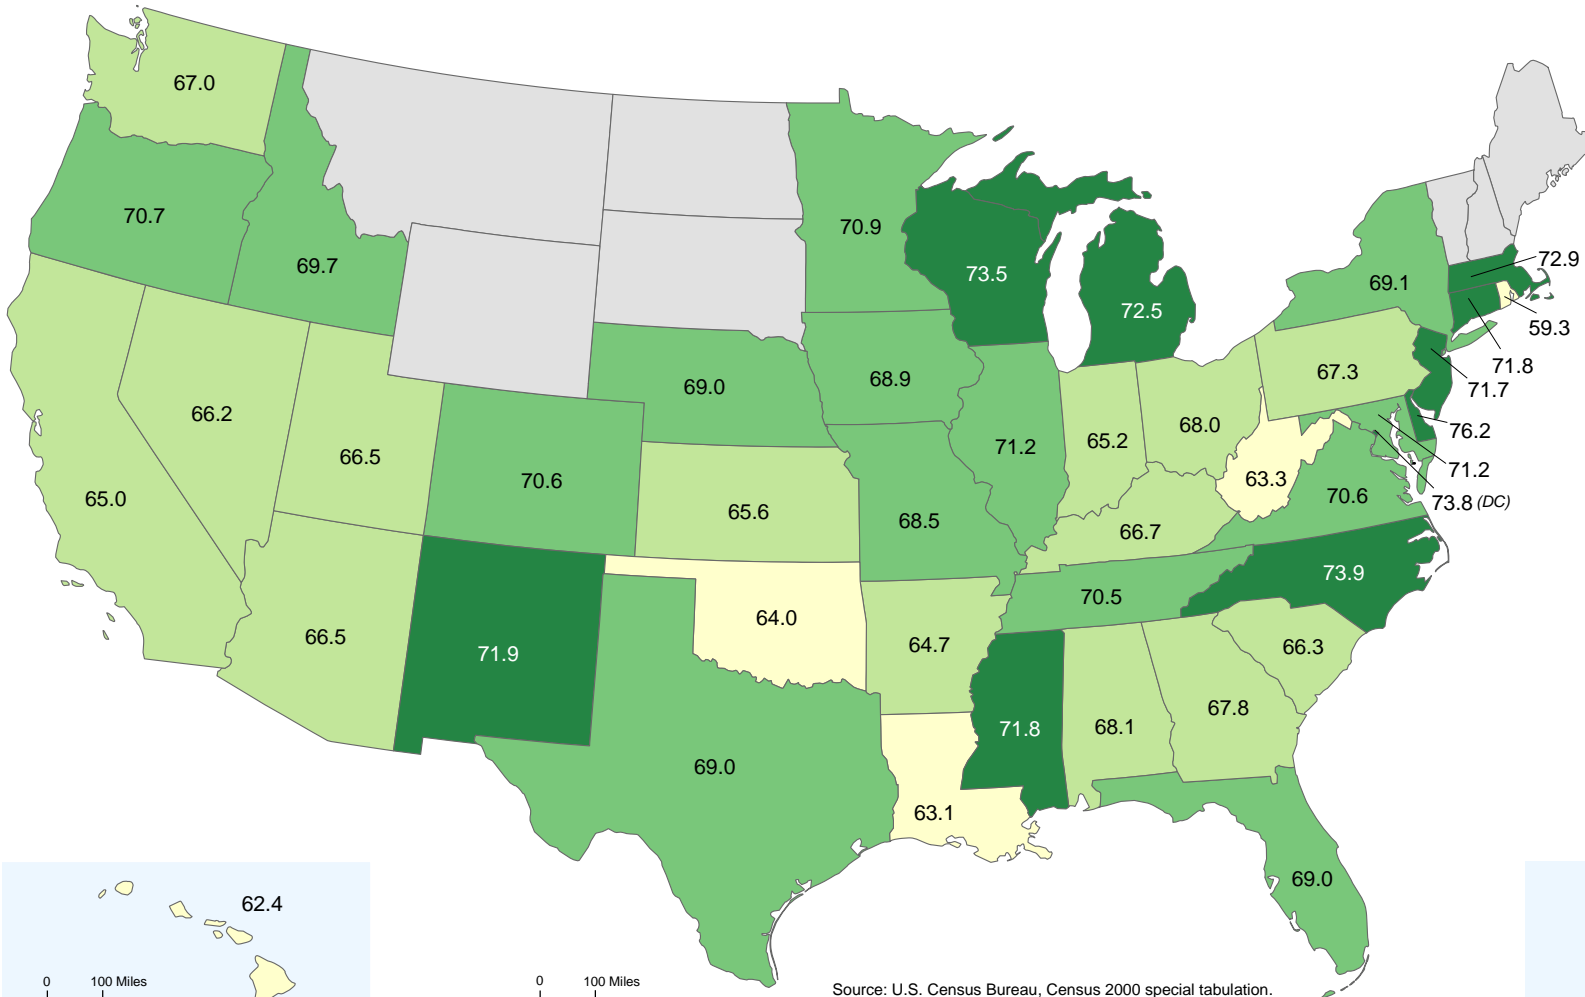

# Civilian Labor Force Participation Rate by State and Puerto Rico: 2000

## Foreign-Born Population Born in the Philippines

(Data based on sample. For information on confidentiality protection, sampling error, nonsampling error, and definitions, see [www.census.gov/prod/cen2000/doc/sf3.pdf](http://www.census.gov/prod/cen2000/doc/sf3.pdf).)

Foreign-born population born in the Philippines who were 16 and older in the civilian labor force as a percent of the state's total civilian foreign-born population 16 and older born in the Philippines