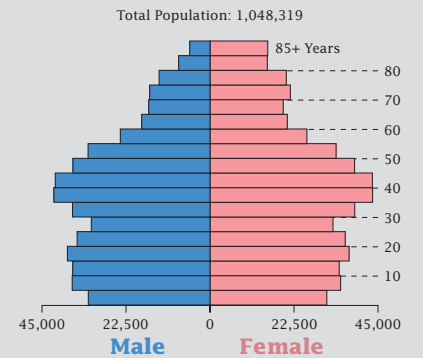

Census 2000: Rhode Island Profile

Population Density by Census Tract

U.S. CENSUS BUREAU

Helping You Make Informed Decisions • 1902-2002

State Race* Breakdown

Hispanic or Latino (of any race) makes up **8.7%** of the state population.

Population by Sex and Age

Housing Tenure

Population Per Square Mile by Census Tract