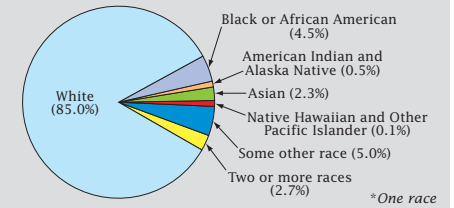

Census 2000: Rhode Island Profile

Population Density by Census Tract

U.S. CENSUS BUREAU

Helping You Make Informed Decisions • 1902-2002

State Race* Breakdown

Hispanic or Latino (of any race) makes up **8.7%** of the state population.

Population by Sex and Age

Housing Tenure

Population Per Square Mile by Census Tract