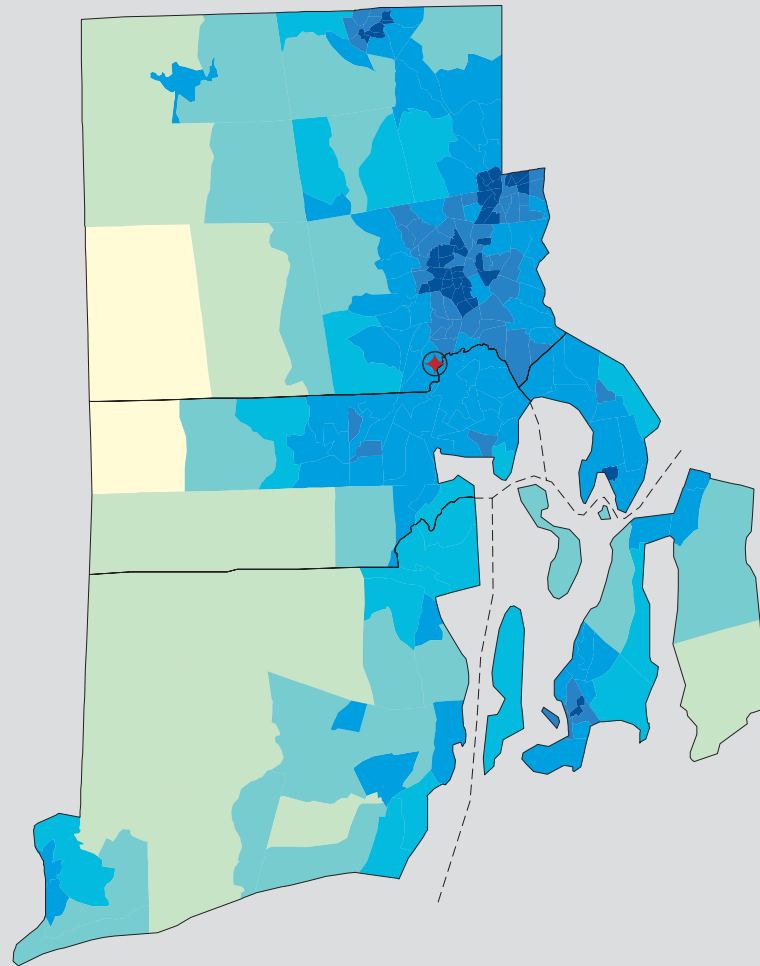

Census 2000: Rhode Island Profile

Population Density by Census Tract

U.S. CENSUS BUREAU

Helping You Make Informed Decisions • 1902-2002

State Race* Breakdown

Hispanic or Latino (of any race) makes up **8.7%** of the state population.

Population by Sex and Age

Housing Tenure

Population Per Square Mile by Census Tract