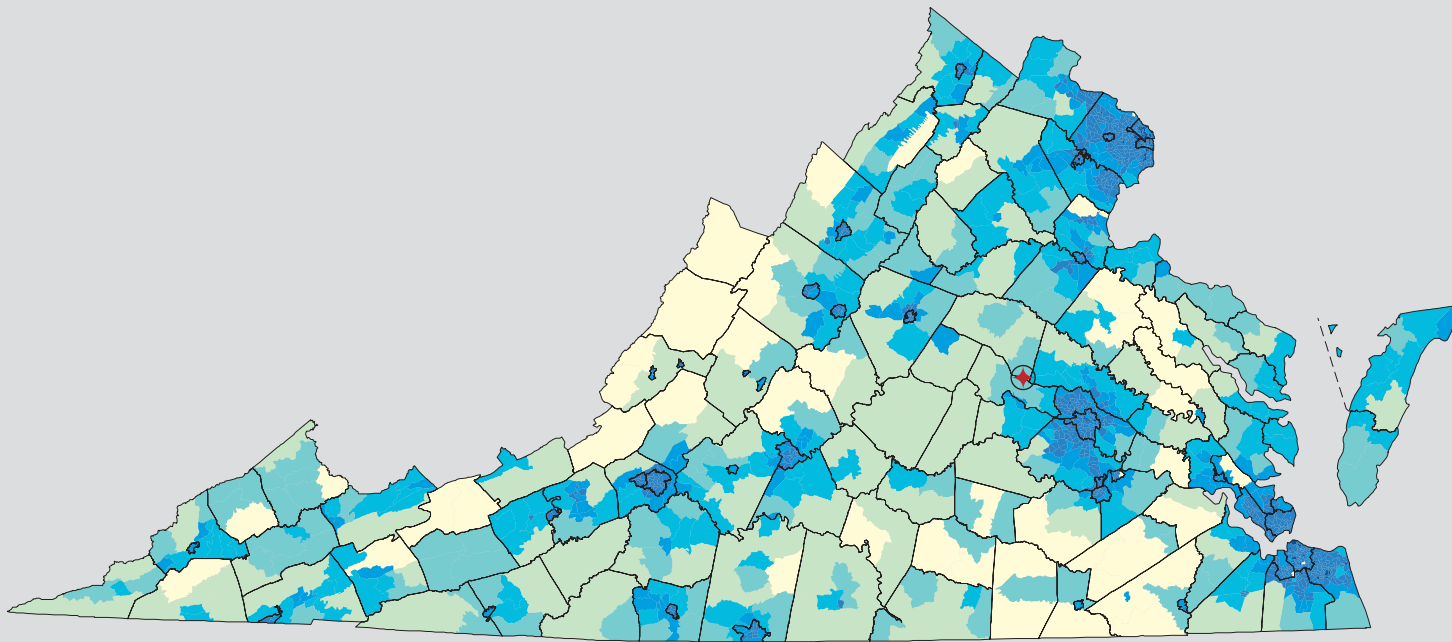

# Census 2000: Virginia Profile

## Population Density by Census Tract

## State Race\* Breakdown

Hispanic or Latino (of any race) makes up **4.7%** of the state population.

## Population by Sex and Age