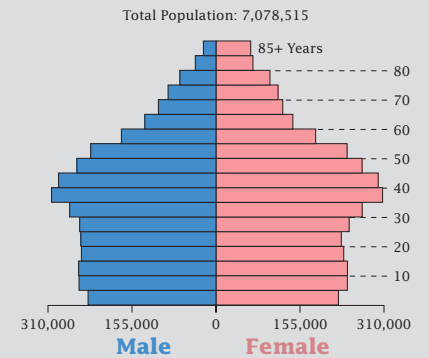

# Census 2000: Virginia Profile

## Population Density by Census Tract

## State Race\* Breakdown

Hispanic or Latino (of any race) makes up **4.7%** of the state population.

## Population by Sex and Age