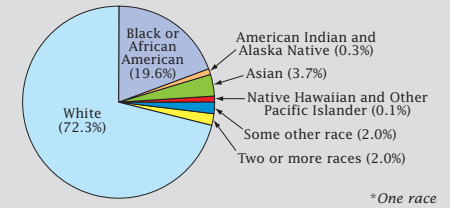

# Census 2000: Virginia Profile

## Population Density by Census Tract

## State Race\* Breakdown

Hispanic or Latino (of any race) makes up **4.7%** of the state population.