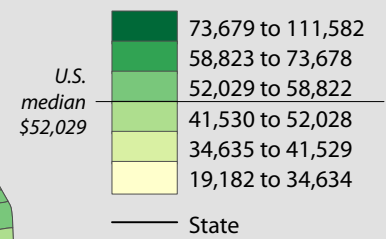

MEDIAN HOUSEHOLD INCOME, 2008

Income by County (in dollars)

MODEL-BASED ESTIMATES

The data provided are indirect estimates produced by statistical model-based methods using sample survey, decennial census, and administrative data sources. The estimates contain error stemming from model error, sampling error, and nonsampling error.

Source: U.S. Census Bureau, Small Area Income and Poverty Estimates (SAIPE) Program, Nov. 2009