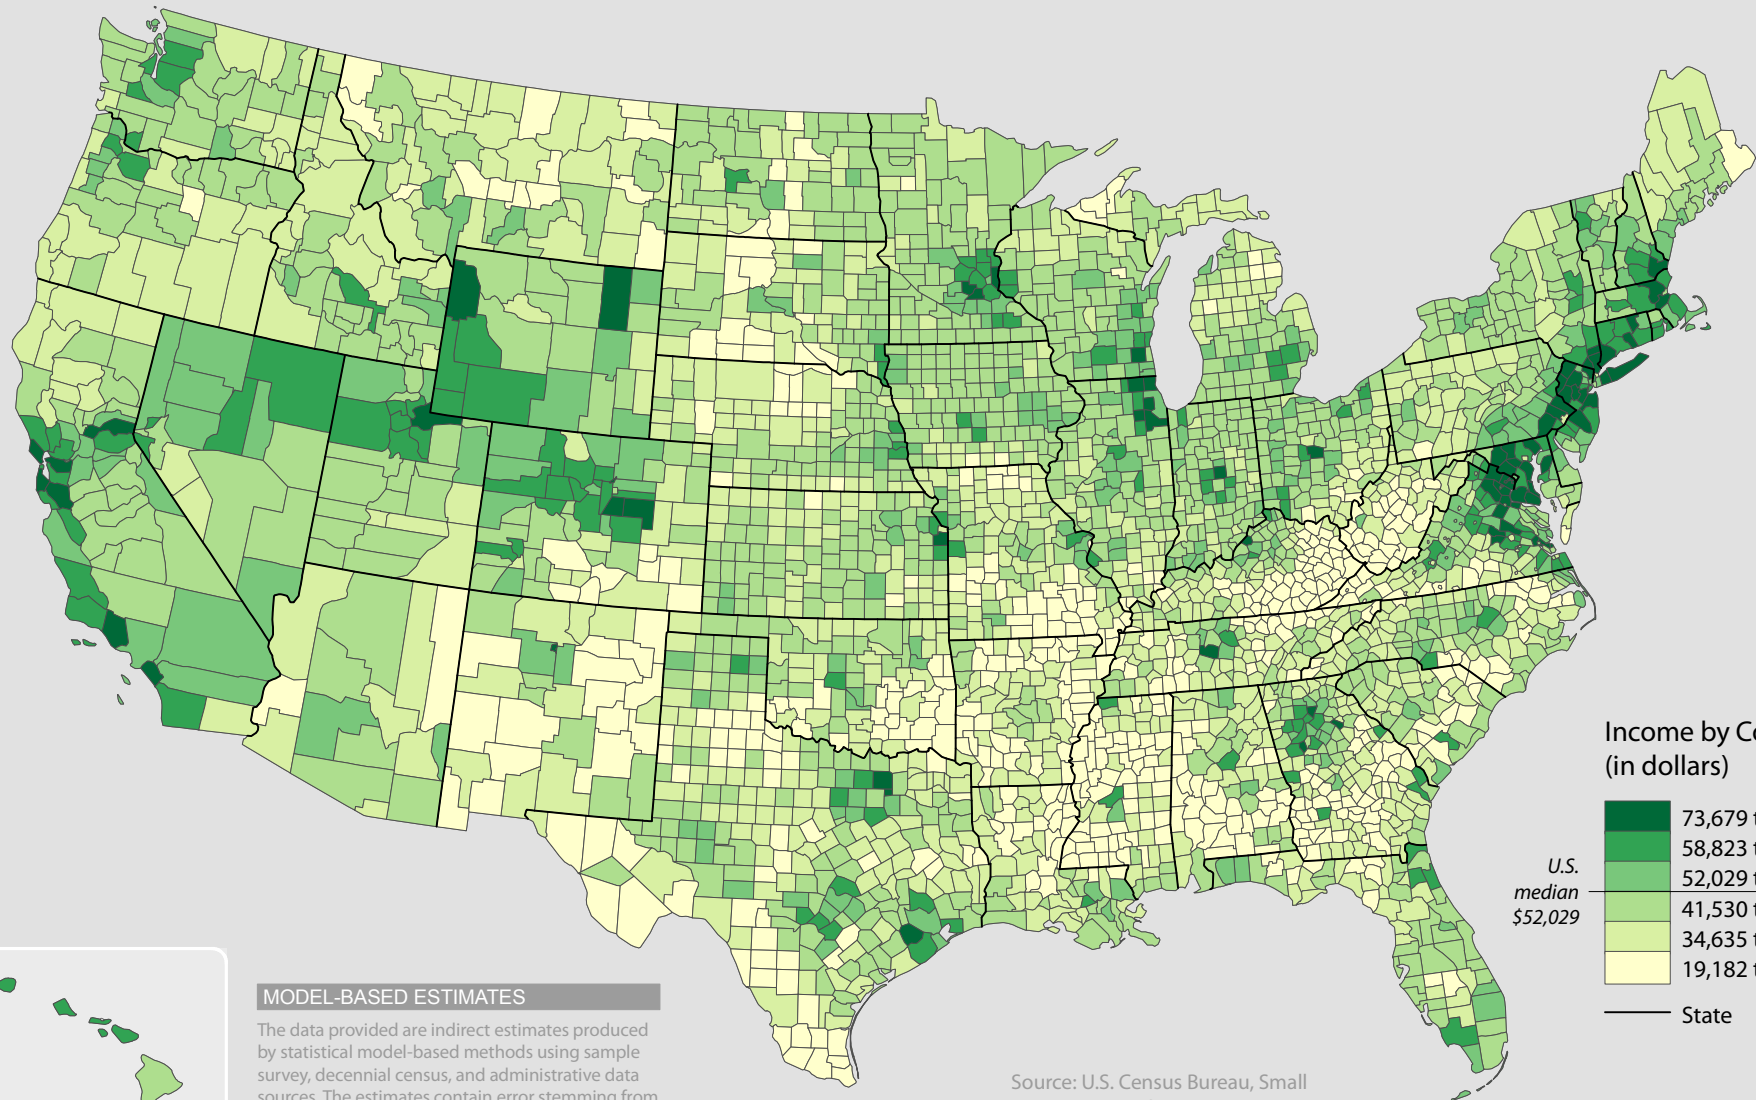

MEDIAN HOUSEHOLD INCOME, 2008

Income by County (in dollars)

MODEL-BASED ESTIMATES

The data provided are indirect estimates produced by statistical model-based methods using sample survey, decennial census, and administrative data sources. The estimates contain error stemming from model error, sampling error, and nonsampling error.

Source: U.S. Census Bureau, Small Area Income and Poverty Estimates (SAIPE) Program, Nov. 2009