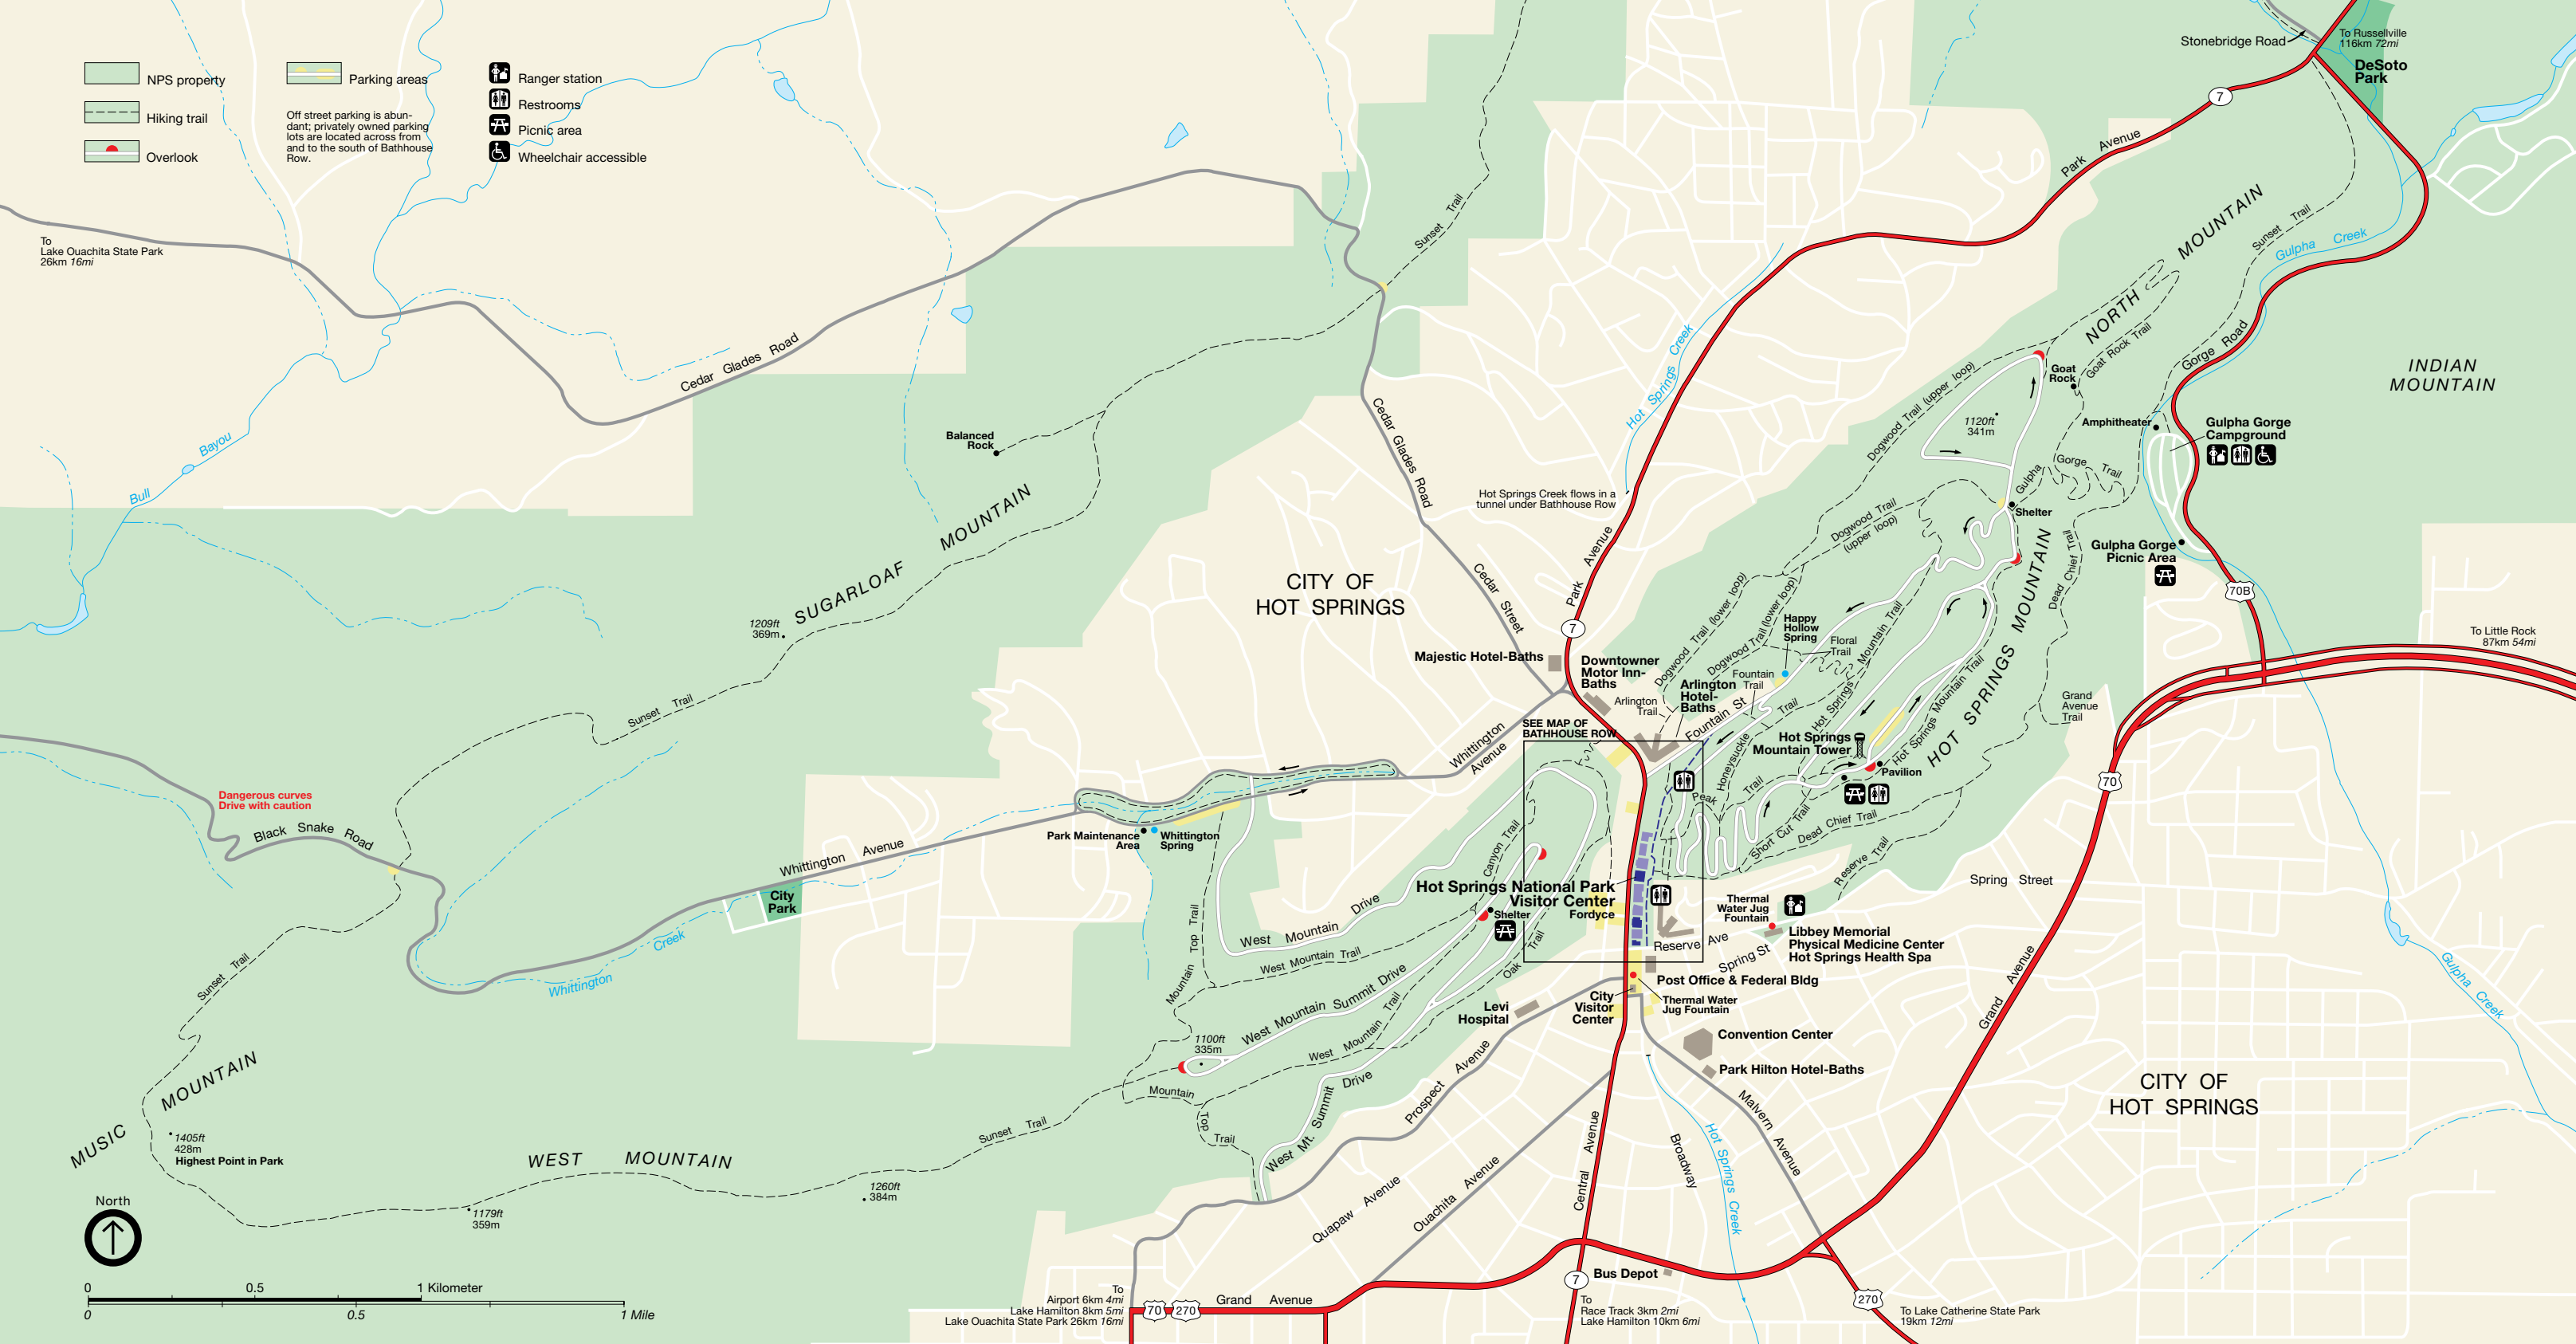

- NPS property
- Hiking trail
- Overlook
- Parking areas
- Ranger station
- Restrooms
- Picnic area
- Wheelchair accessible

Off street parking is abundant; privately owned parking lots are located across from and to the south of Bathhouse Row.

To Lake Ouachita State Park
26km 16mi

To Russellville
116km 72mi

INDIAN MOUNTAIN

To Little Rock
87km 54mi

To Race Track 3km 2mi
To Lake Hamilton 10km 6mi

To Lake Catherine State Park
19km 12mi