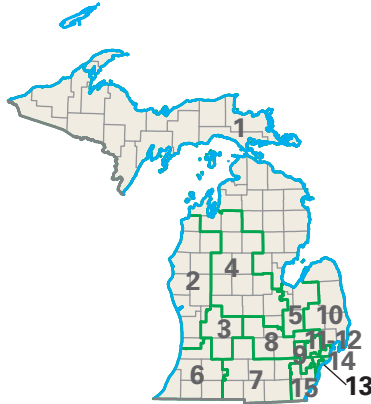

Congressional District 13

13 Congressional District
Wayne County

Michigan (15 Districts)