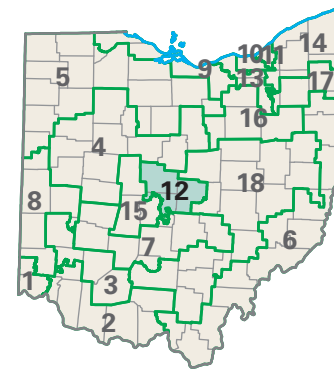

Congressional District 12

nationalatlas.gov™

12 Congressional District

Delaware County

Ohio (18 Districts)