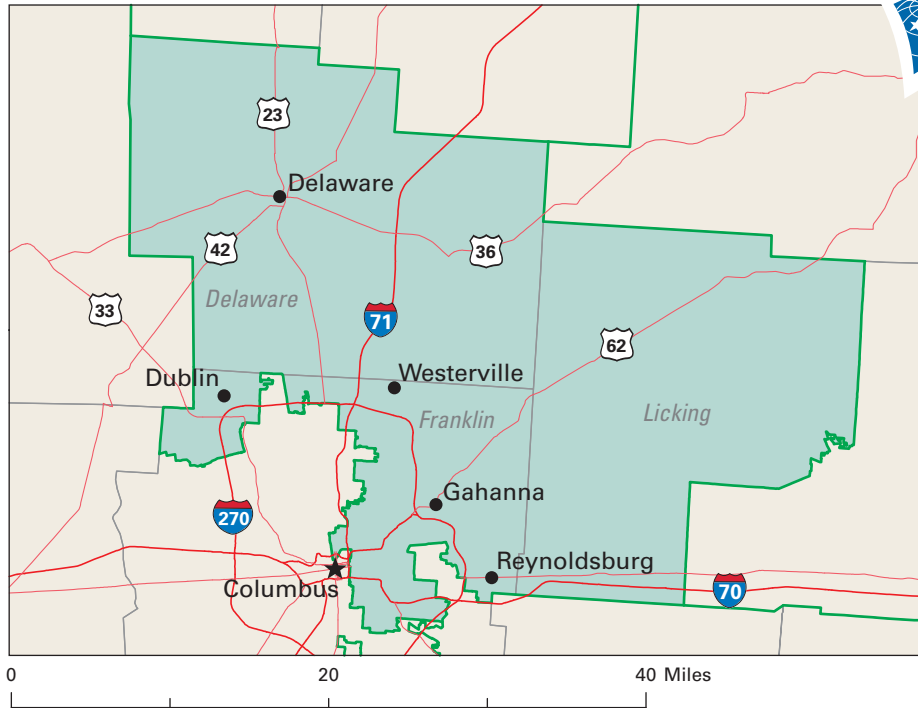

Congressional District 12

nationalatlas.gov™

12 Congressional District

Delaware County

Ohio (18 Districts)