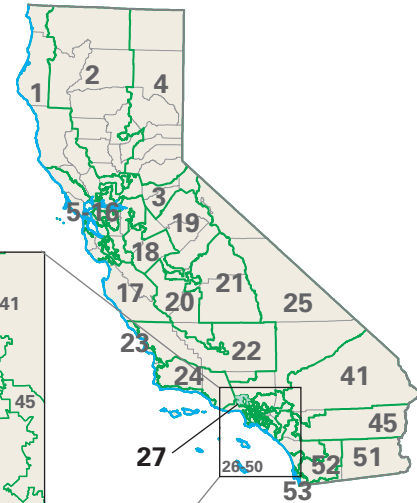

Congressional District 27

27 Congressional District

Los Angeles County

California
(53 Districts)